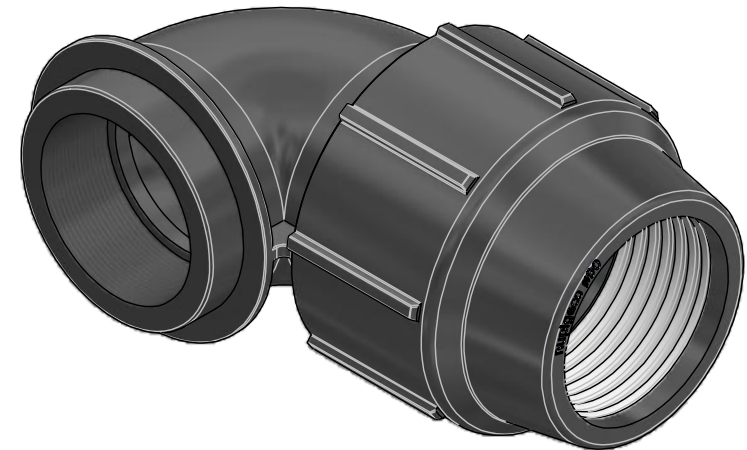

EIOPRESS

ITEM: **KGF**

DESC: GOMITO A 90° FILETTATO FEMMINA
THREADED FEMALE ELBOW 90°

DRAWING No:
EP10015

SHEET OF REV.
1 3 -2

www.nupiindustriaitaliane.com - info@nupinet.com

All dimensions have to be considered in millimeters with 5% tolerance if not otherwise mentioned

EIOPRESS

ITEM: **KGF**

DESC: GOMITO A 90° FILETTATO FEMMINA
THREADED FEMALE ELBOW 90°

DRAWING No:
EP10015

SHEET OF	REV.
2 3	-2

www.nupiindustriaitaliane.com - info@nupinet.com

All dimensions have to be considered in millimeters with 5% tolerance if not otherwise mentioned

CODE	Dn	F	L1	L	H
10KGF75212	75	2"1/2	121	228,5	155,5
10KGF753	75	3"	121	230	156
10KGF903	90	3"	144	260	170
10KGF904	90	4"	144	262	190
10KGF1104	110	4"	175,5	338	230

EIOPRESS

ITEM: **KGF**

DESC: GOMITO A 90° FILETTATO FEMMINA
THREADED FEMALE ELBOW 90°