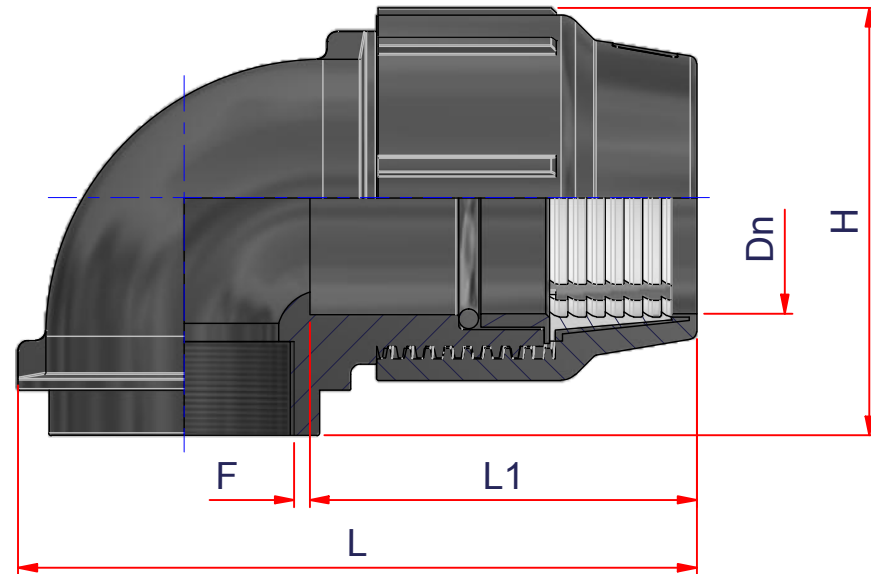

EIOPRESS

ITEM: **KGF**

DESC: GOMITO A 90° FILETTATO FEMMINA
THREADED FEMALE ELBOW 90°

DRAWING No:
EP10015

SHEET OF REV.
1 3 -2

www.nupiindustriaitaliane.com - info@nupinet.com

All dimensions have to be considered in millimeters with 5% tolerance if not otherwise mentioned

EIOPRESS

ITEM: **KGF**

DESC: GOMITO A 90° FILETTATO FEMMINA
THREADED FEMALE ELBOW 90°

DRAWING No:
EP10015

SHEET OF	REV.
2 3	-2

www.nupiindustriaitaliane.com - info@nupinet.com

All dimensions have to be considered in millimeters with 5% tolerance if not otherwise mentioned

CODE	Dn	F	L1	L	H
10KGF75212	75	2"1/2	121	228,5	155,5
10KGF753	75	3"	121	230	156
10KGF903	90	3"	144	260	170
10KGF904	90	4"	144	262	190
10KGF1104	110	4"	175,5	338	230

EIOPRESS

ITEM: **KGF**

DESC: GOMITO A 90° FILETTATO FEMMINA
THREADED FEMALE ELBOW 90°