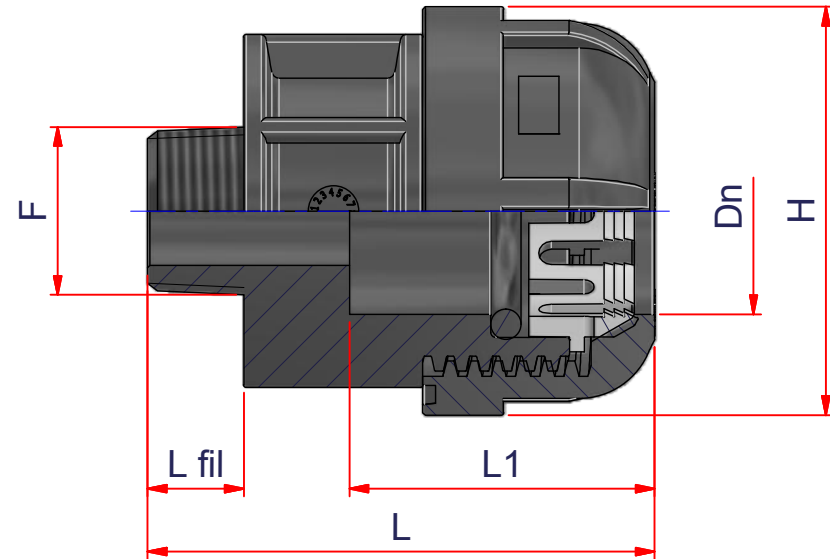

**EIOPRESS**

ITEM: **KRFM**  
C:\Vault\_Temp\Disegni\Schede Tecniche\Eiopress metric\Compression fittings\EP10011.dwg

DESC: **RACCORDO FILETTATO MASCHIO  
 MALE THREADED ADAPTER**

DRAWING No:  
**EP10011**  
 SHEET OF 1 3 REV. -2

www.nupiindustriaitaliane.com - info@nupinet.com

All dimensions have to be considered in millimeters with 5% tolerance if not otherwise mentioned

CODE	Dn	F	L fil	L1	L	H
10KRFM401	40	1"	19,1	63	91,5	81
10KRFM40114	40	1"1/4	21,4	63	94	81
10KRFM40112	40	1"1/2	21,4	63	94	81
10KRFM50114	50	1"1/4	21,4	66,5	108,5	94
10KRFM50112	50	1"1/2	21,4	66,5	108,5	94
10KRFM502	50	2"	25,7	66,5	113,5	94

**EIOPRESS**

ITEM: **KRFM**  
C:\Vault\_Temp\Disegn\ISchede Tecniche\Eiopress metric\Compression fittings\EP10011.dwg

DESC: **RACCORDO FILETTATO MASCHIO  
 MALE THREADED ADAPTER**

DRAWING No:  
**EP10011**  
 SHEET OF 2 3 REV. -2