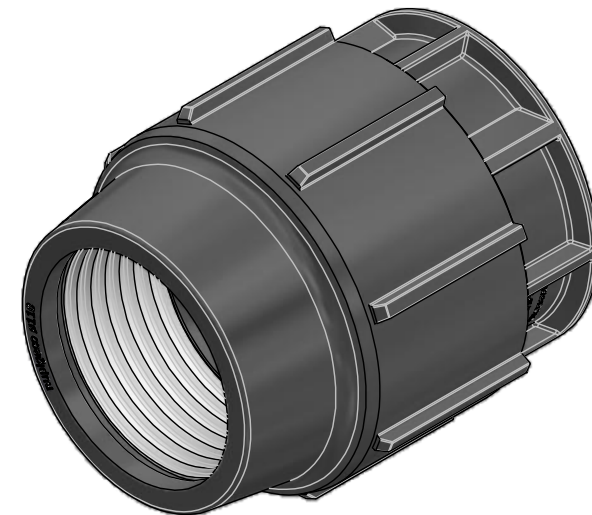

CODE	Dn	F	L fil	L1	L	H
10KRFM752	75	2"	25,7	121	167	132
10KRFM75212	75	2"1/2	30,2	121	172	132
10KRFM753	75	3"	33	121	175	132
10KRFM902	90	2"	25,7	144	190	150,5
10KRFM90212	90	2"1/2	30,2	144	195	150,5
10KRFM903	90	3"	33	144	198	150,5
10KRFM904	90	4"	39	144	203	150,5
10KRFM1102	110	2"	25,7	175,5	228	177
10KRFM1103	110	3"	33	175,5	235	177
10KRFM1104	110	4"	39	175,5	242	177

EIOPRESS

ITEM: **KRFM**
C:\Vault_Temp\Disegni\Schede Tecniche\Eiopress metric\Compression fittings\EP10011.dwg

DESC: **RACCORDO FILETTATO MASCHIO
MALE THREADED ADAPTER**

DRAWING No:
EP10011
SHEET OF 3 3 REV. -2

www.nupiindustriaitaliane.com - info@nupinet.com

All dimensions have to be considered in millimeters with 5% tolerance if not otherwise mentioned