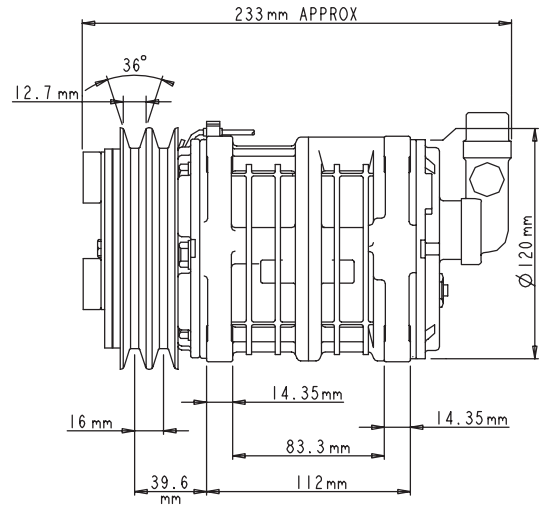

COMPRESSOR ASSEMBLY				COMPRESSOR		MANIFOLD		CLUTCH			
QUE PRODUCTS NUMBER	CROSS REFERENCE NUMBER	CROSS REFERENCE	CROSS REFERENCE	TYPE	MOUNT STYLE	FITTING TYPE	FITTING DESCRIPTION	PULLEY DIAMETER (MM)	PULLEY TYPE	NOTES	VOLTAGE (V)
QP13-1144	2521144	488-44038	435-54038	HD	Ear	Bolt	V - 3/4 X 7/8	123	6PV	3E	12
QP13-1145	2521145	488-44070	435-54070	HD	Ear	Bolt	V - 3/4 X 7/8	135	2A	3E	12
QP13-1148	2521148	488-44234	435-54234	HD	Ear	Pad	H - Pad	123	8PV	3E	12
QP13-1149	2521149	488-44236	435-54236	HD	Ear	Pad	H - Pad	123	8PV	3E	24
QP13-1271	2521271	488-44010	435-54010	HD	Ear	Bolt	H - 1 X 14	135	2A	3E	12
QP13-1272	2521272	488-44014	435-54014	HD	Ear	Bolt	H - 1 X 14	123	8PV	3E	12
QP13-1273	2521273	488-44082	435-54082	HD	Ear	Bolt	H - 3/4 X 7/8	135	2A	3E	12
QP13-1274	2521274	488-44122	435-54122	HD	Ear	Bolt	H - 3/4 X 7/8	123	8PV	3E	12
QP13-1290	2521290	488-44012	435-54012	HD	Ear	Bolt	H - 1 X 14	135	2A	3E	24
QP13-1291	2521291	488-44071	435-54071	HD	Ear	Bolt	V - 3/4 X 7/8	135	2A	3E	24
QP13-1292	2521292	488-44074	435-54074	HD	Ear	Bolt	H - 3/4 X 7/8	135	2A	3E	24
QP13-1302	2521302	488-44120	435-54120	HD	Ear	Bolt	V - 3/4 X 7/8	123	8PV	3E	12
QP13-1310	2521310	488-44039	435-54039	HD	Ear	Bolt	H - 3/4 X 7/8	123	6PV	3E	12
QP13-1312	2521312	488-44041	435-54041	HD	Ear	Bolt	H - 3/4 X 7/8	125	2A	SL	12
QP13-1446	2521446	488-44210	435-54210	HD	Ear	Pad	H - Pad	135	2A	3E	12
QP13-1460	2521460	488-44123	435-54123	HD	Ear	Bolt	H - 3/4 X 7/8	123	8PV	3E	24
QP13-1501	2521501	488-44218	435-54218	HD	Ear	Pad	H - Pad	123	6PV	3E	12
QP13-1502	2521502	488-44220	435-54220	HD	Ear	Pad	H - Pad	123	6PV	3E	24
QP13-1503	2521503	488-44222	435-54222	HD	Ear	Pad	H - Pad	125	2A	SL	12
QP13-1504	2521504	488-44370	435-54370	HD	Ear	Bolt	V - 3/4 x 7/8	135	2A	SL	12
QP13-1150	2521150	488-44320	435-54320	HD	Ear	Bolt	V - 3/4 x 7/8	123	8PV	SL	12
QP13-1668	N/A	N/A	N/A	HD	Ear	Pad	H - Pad	135	2A	3E	24
QP13-1505	2521505	488-44382	435-54382	HD	Ear	Bolt	H - 3/4 X 7/8	135	2A	SL	12