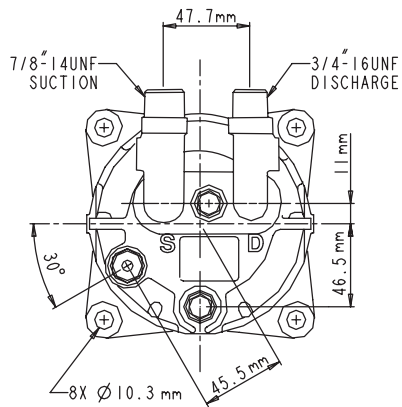

QP-13HD COMPRESSOR EAR MOUNT

QP-13HD

Discharge: 1.52 MPag, Suction: .182 MPag
S.H. / S.C. : 10 / 5 deg K

COMPRESSOR SPECIFICATIONS	
Model	QP-13HD
Type	Swash Plate
Number of Cylinders	6
Bore	36 mm (1.42 in)
Stroke	21.4 mm (0.84 in)
Displacement	131 cm ³ (8 cu. in)
Permissible Speed	700-6000 rpm
Refrigerant	R-134a
Lubricant	PAG 46
Oil Charge	150+20 cm ³
Total Weight	6.7 kg (14.7 lbs)

MAGNETIC CLUTCH SPECIFICATIONS	
Type	Electromagnetic Single Plate Dry Clutch
Rated	Voltage 12 V DC or 24 V DC
Belt	Ply "V" 6K Type
Current Consumption	3.75 amperes (max)
Static Torque	Initial: 35 N•m (3.5 kgfm) After burnishing: 49 N•m (5 kgfm)
Rotation	CW/CCW
Weight of Clutch	2.25 kg (5.0 lbs)