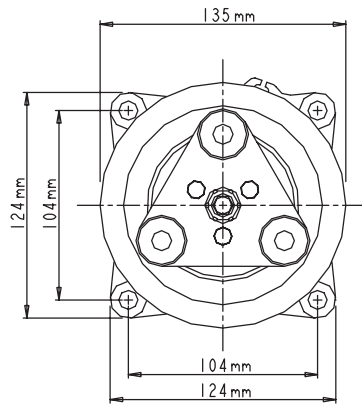

QP-13HD COMPRESSOR EAR MOUNT

QP-13HD

Discharge: 1.52 MPag, Suction: .182 MPag
S.H. / S.C. : 10 / 5 deg K

COMPRESSOR SPECIFICATIONS	
Model	QP-13HD
Type	Swash Plate
Number of Cylinders	6
Bore	36 mm (1.42 in)
Stroke	21.4 mm (0.84 in)
Displacement	131 cm ³ (8 cu. in)
Permissible Speed	700-6000 rpm
Refrigerant	R-134a
Lubricant	PAG 46
Oil Charge	150+20 cm ³
Total Weight	6.7 kg (14.7 lbs)

MAGNETIC CLUTCH SPECIFICATIONS	
Type	Electromagnetic Single Plate Dry Clutch
Rated	Voltage 12 V DC or 24 V DC
Belt	Ply "V" 6K Type
Current Consumption	3.75 amperes (max)
Static Torque	Initial: 35 N•m (3.5 kgfm) After burnishing: 49 N•m (5 kgfm)
Rotation	CW/CCW
Weight of Clutch	2.25 kg (5.0 lbs)