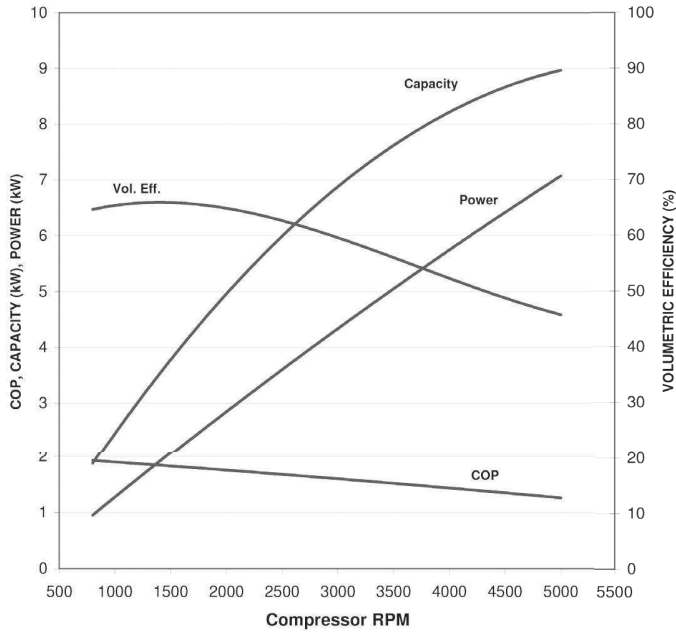

QP-13HD COMPRESSOR EAR MOUNT

QP-13HD

Discharge: 1.52 MPag, Suction: .182 MPag
S.H. / S.C. : 10 / 5 deg K

COMPRESSOR SPECIFICATIONS	
Model	QP-13HD
Type	Swash Plate
Number of Cylinders	6
Bore	36 mm (1.42 in)
Stroke	21.4 mm (0.84 in)
Displacement	131 cm ³ (8 cu. in)
Permissible Speed	700-6000 rpm
Refrigerant	R-134a
Lubricant	PAG 46
Oil Charge	150+20 cm ³
Total Weight	6.7 kg (14.7 lbs)

MAGNETIC CLUTCH SPECIFICATIONS	
Type	Electromagnetic Single Plate Dry Clutch
Rated	Voltage 12 V DC or 24 V DC
Belt	Ply "V" 6K Type
Current Consumption	3.75 amperes (max)
Static Torque	Initial: 35 N•m (3.5 kgfm) After burnishing: 49 N•m (5 kgfm)
Rotation	CW/CCW
Weight of Clutch	2.25 kg (5.0 lbs)