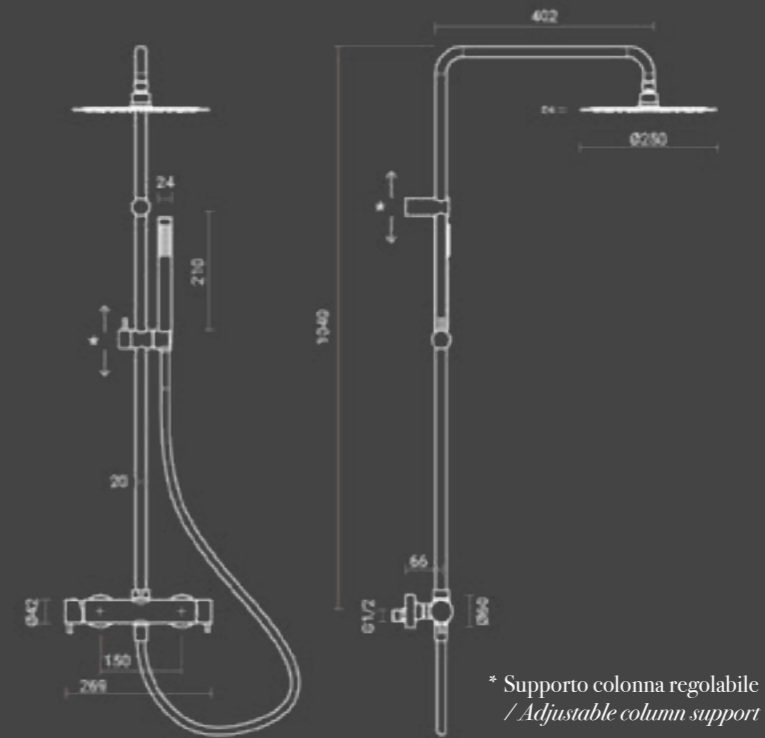

Idra Meccanica

Colonna doccia Idra con miscelatore meccanico
/ Idra shower column with standard mixer

Colonna rotonda in ottone cromato: miscelatore meccanico, deviatore 2 vie, soffione doccia in inox Ø25 cm, finitura a specchio sp. 2 mm, doccia cilindrica e supporto regolabile in ottone, flessibile 150 cm in pvc silver.

Round brass, chrome shower column: standard mixer, 2 ways diverter, S/S shower head Ø25 cm, mirror finish 2 mm thick, brass round shower and adjustable holder, 150 cm silver PVC flex hose.

Codice / Code	Q.tà Conf / Qty Pack	Peso / Weight kg.	Prezzo / Price
600.120.080	3	7	€