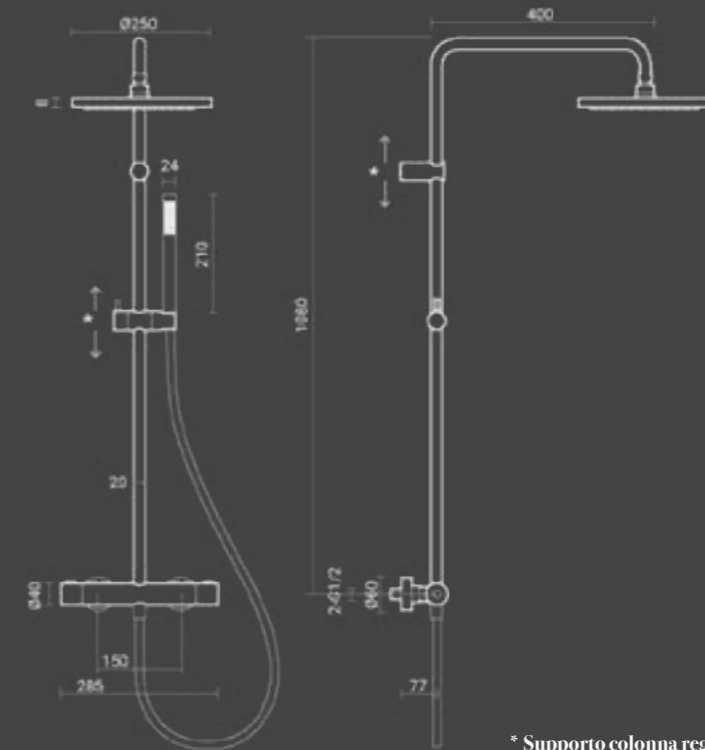

Idra Carbon

Colonna doccia Idra termostatica Carbon
/ Carbon Idra thermostatic shower column

* Supporto colonna regolabile
/ Adjustable column support

Colonna rotonda in ottone nero opaco: miscelatore termostatico 2 vie, integrato di deviatore, soffione doccia in inox Ø25 cm, finitura nero opaco sp. 2 mm, doccia cilindrica e supporto regolabile in ottone, flessibile 150 cm in pvc silver.

Round brass, matt black shower column: thermostatic mixer, integrated 2 ways diverter, S/S shower head Ø25 cm, matt black finish 2 mm thick, brass round shower and adjustable holder, 150 cm silver PVC flex hose.

Codice / Code	Q.tà Conf / Qty Pack	Peso / Weight kg.	Prezzo / Price
600.190.000	3	7	€