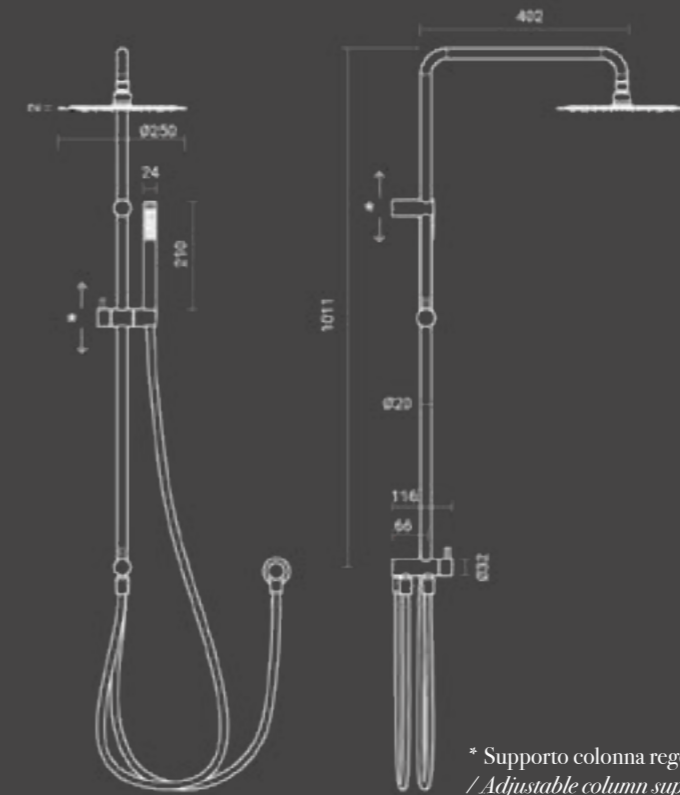

Colonna doccia Idra senza miscelatore / Idra shower column without mixer

* Supporto colonna regolabile
/ Adjustable column support

Colonna rotonda in ottone cromato: deviatore 2 vie, soffione doccia in inox Ø25 cm, finitura a specchio sp. 2 mm, doccia cilindrica e supporto regolabile in ottone, flessibili in pvc silver: 100 cm per ingresso acqua, 150 cm per doccia.

Round brass, chrome shower column: 2 ways diverter, S/S shower head Ø25 cm, mirror finish 2 mm thick, brass round shower and adjustable holder, silver PVC flex hoses: 100 cm water inlet, 150 cm for hand shower.

Codice / Code	Q.tà Conf / Q.ty Pack	Peso / Weight kg.	Prezzo / Price
600.130.000	4	5,5	€