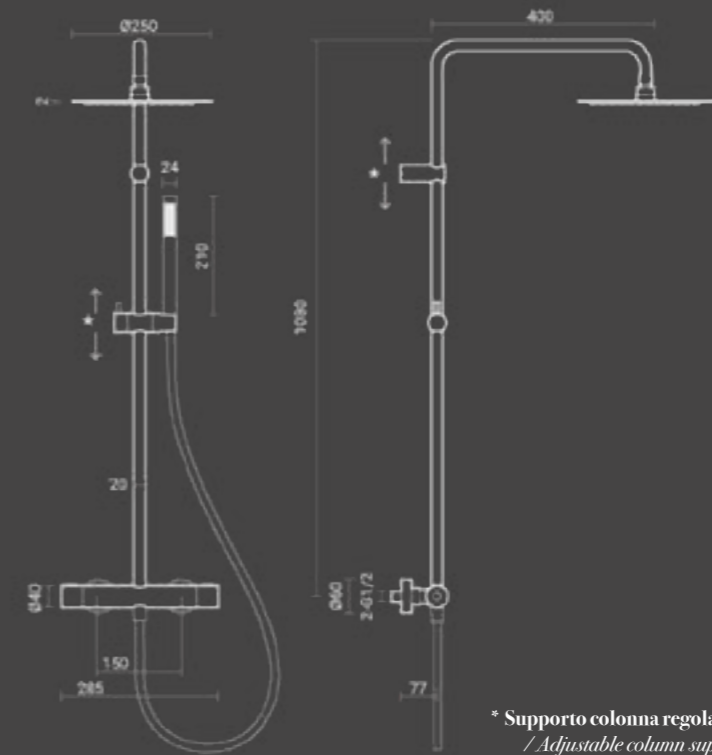

**Idra TMS**

**Colonna doccia Idra termostatica**  
/ *Idra thermostatic shower column*

Colonna rotonda in ottone cromato: miscelatore termostatico 2 vie, integrato di deviatore, soffione doccia in inox Ø25 cm, finitura a specchio sp. 2 mm, doccia cilindrica e supporto regolabile in ottone, flessibile 150 cm in pvc silver.

*Round brass, chrome shower column: thermostatic mixer, integrated 2 ways diverter, S/S shower head Ø25 cm, mirror finish 2 mm thick, brass round shower and adjustable holder, 150 cm silver PVC flex hose.*

Round brass, chrome shower column: standard mixer, 2 ways diverter, S/S shower head Ø25 cm, mirror finish 2 mm thick, brass round shower and adjustable holder, 150 cm silver PVC flex hose.

Codice / Code	Q.tà Conf / Qty Pack	Peso / Weight kg.	Prezzo / Price
600.120.080	3	7	€

Round brass, chrome shower column: 2 ways diverter, S/S shower head Ø25 cm, mirror finish 2 mm thick, brass round shower and adjustable holder, silver PVC flex hoses: 100 cm water inlet, 150 cm for hand shower.