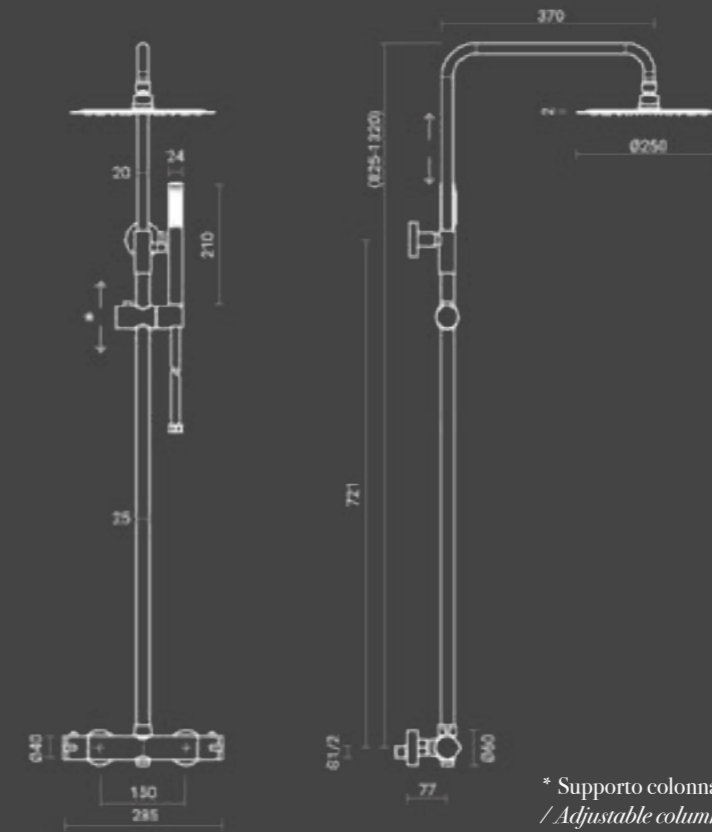

Idra Telescopica

Colonna doccia Idra telescopica
/ Idra telescopic shower column

Colonna telescopica in ottone cromato: miscelatore termostatico 2 vie, integrato di deviatore, soffione doccia in inox Ø25 cm, finitura a specchio sp. 2 mm, doccia cilindrica in ottone e supporto regolabile, flessibile 150 cm in pvc silver.

Brass telescopic, chrome shower column: thermostatic mixer, integrated 2 ways diverter, S/S shower head Ø25 cm, mirror finish 2 mm thick, brass round shower and adjustable holder, 150 cm silver PVC flex hose.

Codice / Code	Q.tà Conf / Qty Pack	Peso / Weight kg.	Prezzo / Price
600.110.040	3	7	€