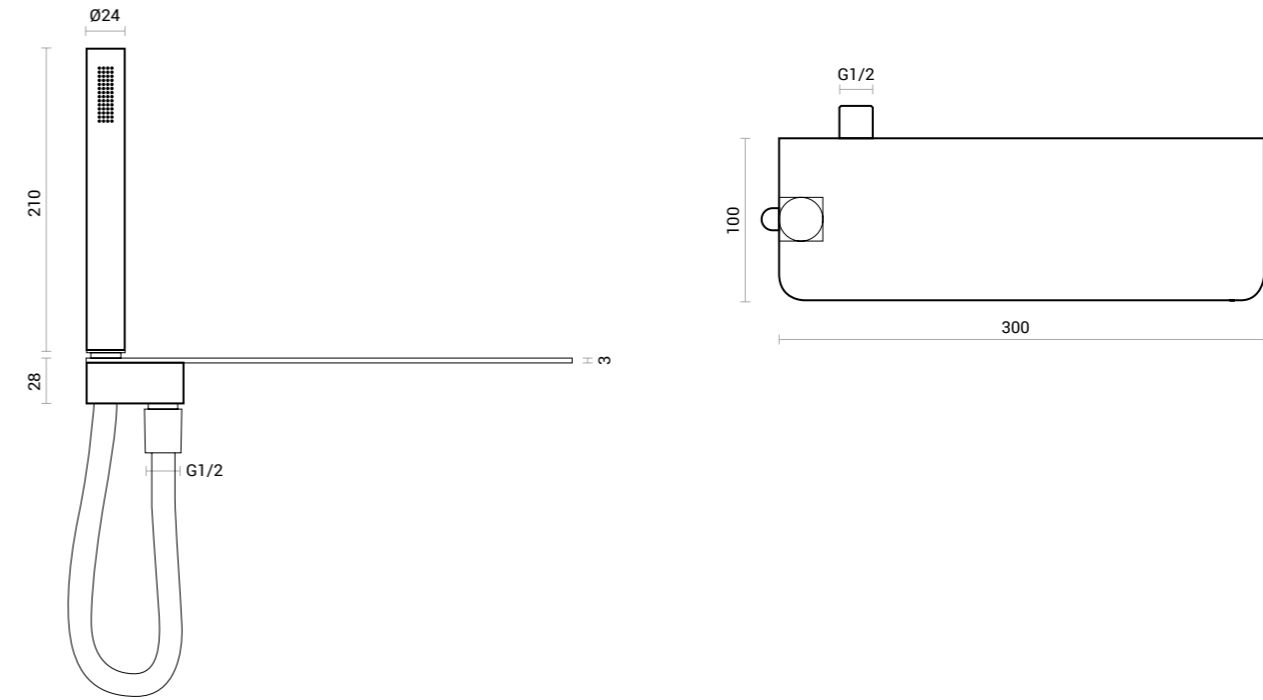

Shelf

kit doccia | shower kit

ottone | brass.

Kit Doccia Shelf: doccia in ottone, curva doccia con supporto in ottone, ripiano portaoggetti e flessibile 150 cm in pvc silver.

Shelf shower pack: brass hand shower, brass water elbow with shower support, storage shelf and 150 cm silver PVC flex hose, brass hand shower and holder.

CODICE / CODE	PESO / WEIGHT KG.	Q.TÀ CONF. / Q.TY PACK
600.050.500	2	10