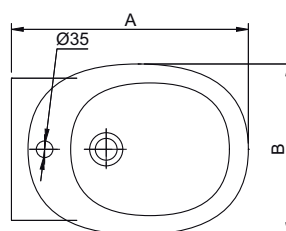

WALL HUNG BIDET

Available with one tap hole.

Codice	Quote di ingombro			Quote di installazione			
	A	B	C	D	E	Gi	I
BIMINSN1BI	500	360	330	200	100	120	315