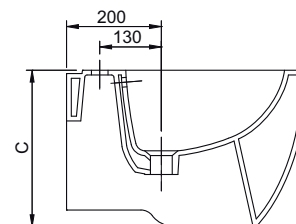

WALL HUNG BIDET

Available with one tap hole.

Codice	Quote di ingombro			Quote di installazione			
	A	B	C	D	E	Gi	I
BIMINSN1BI	500	360	330	200	100	120	315