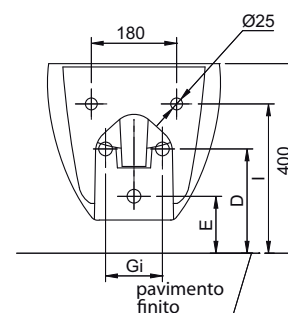

WALL HUNG BIDET

Available with one tap hole.

Codice	Quote di ingombro			Quote di installazione			
	A	B	C	D	E	Gi	I
BIMINSN1BI	500	360	330	200	100	120	315